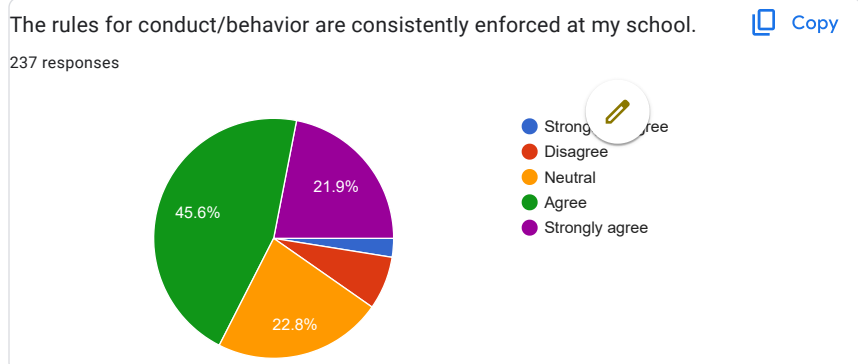

EMS School Climate Survey 22/23 - Student

237 responses

[Publish analytics](#)

My school environment is clean and in good condition.

[Copy](#)

237 responses

I feel safe at school.

[Copy](#)

237 responses

I am proud that I attend this school.

[Copy](#)

237 responses

My teachers hold me to a high standard.

[Copy](#)

237 responses

This content is neither created nor endorsed by Google. [Report Abuse](#) - [Terms of Service](#) - [Privacy Policy](#)