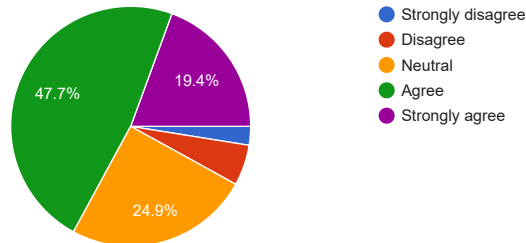

I feel safe at school.

[Copy](#)

237 responses