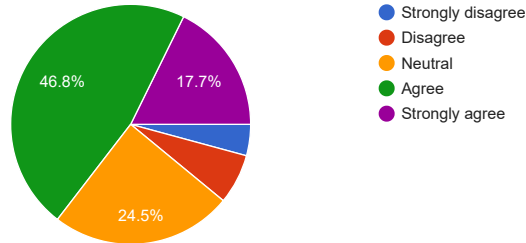

EMS School Climate Survey 22/23 - Student

237 responses

[Publish analytics](#)

My school environment is clean and in good condition.

[Copy](#)

237 responses

I feel safe at school.

[Copy](#)