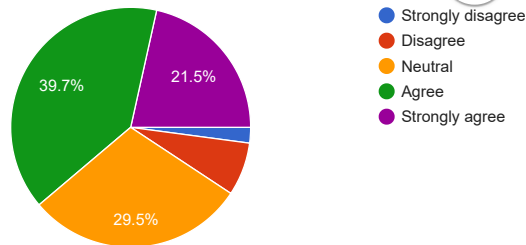

I am proud that I attend this school.

[Copy](#)

237 responses